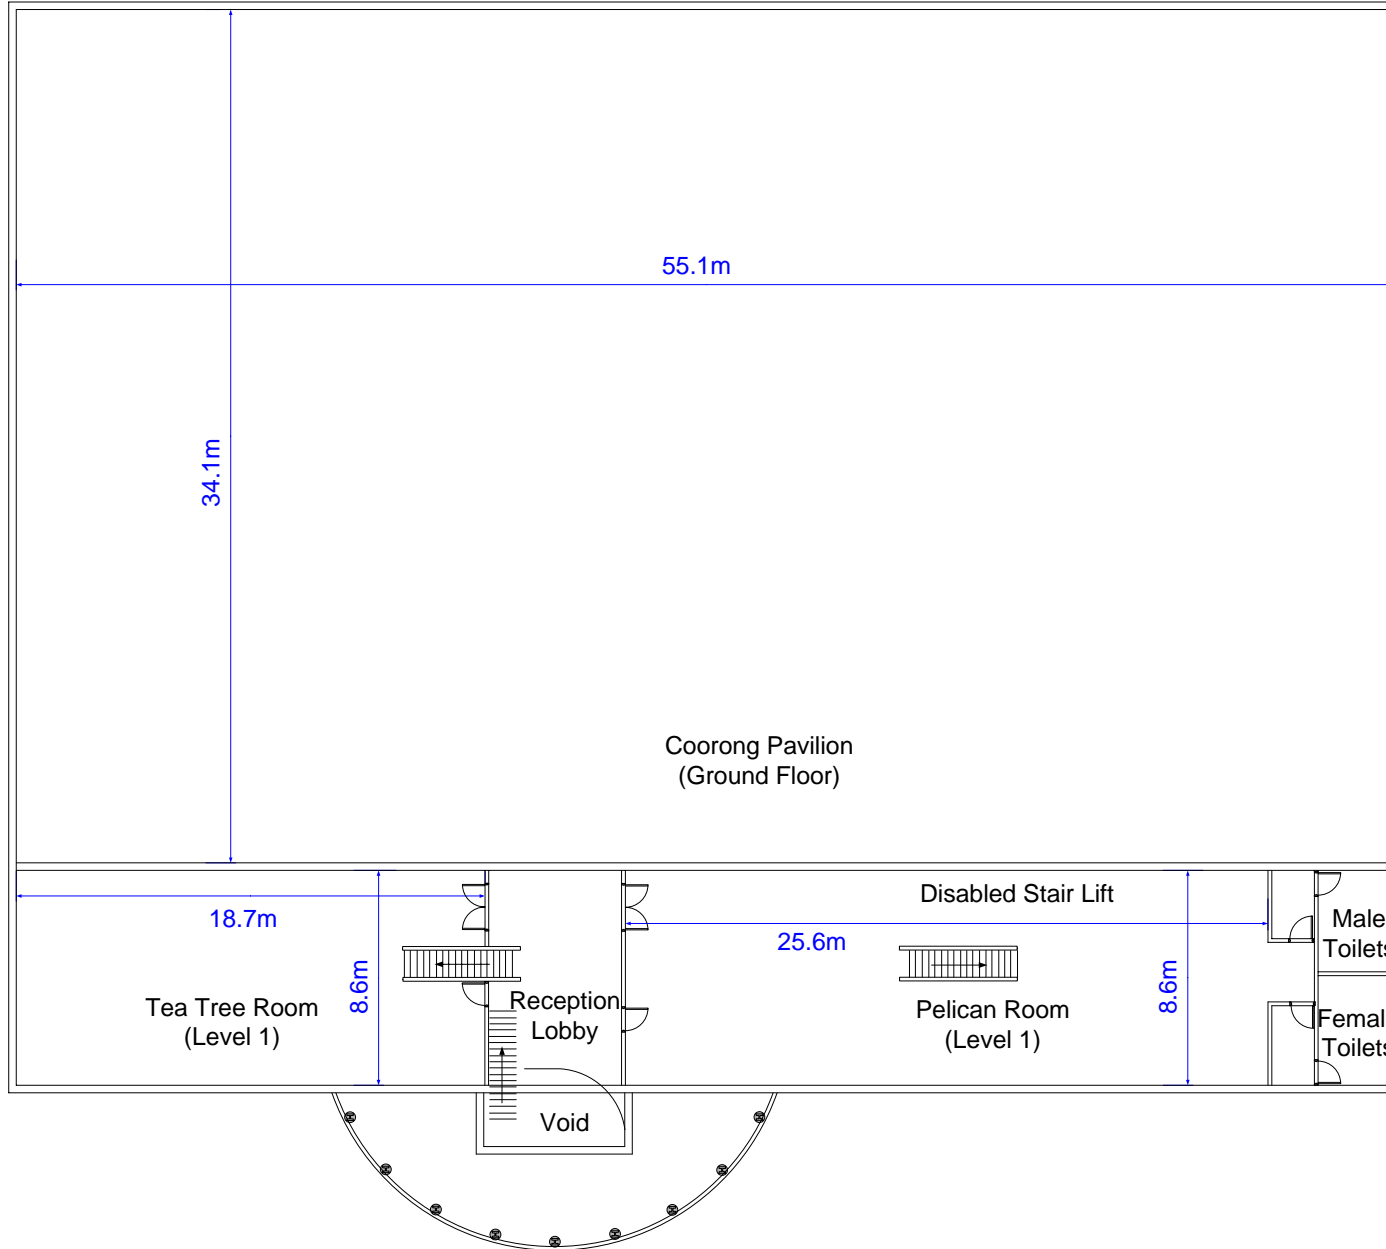

COORONG MEZZANINE LEVEL

SPECIFICATIONS

Tea-Tree Room

Area: 160.82 sq.m.
 Dimensions: 18.7m x 8.6m, Clear Span
 Ceiling Height: 2.4m
 Floor Surface: Carpet
 Heating/Cooling: Reverse Cycle Heating & Cooling
 Lighting: Dimmer & Spotlights
 Facilities: Disabled Stair Lift (via Pelican Room), 5 x Double 10amp & 1 x 32amp 3 Phase Power Outlets, Wireless Internet.

Pelican Room

Area: 220.16 sq.m.
 Dimensions: 25.6m x 8.6m, Clear Span
 Ceiling Height: 2.4m
 Floor Surface: Carpet
 Heating/Cooling: Reverse Cycle Heating & Cooling
 Lighting: Dimmer & Spotlights
 Facilities: Disabled Stair Lift, 5 x Double 10amp Power Outlets, Wireless Internet.